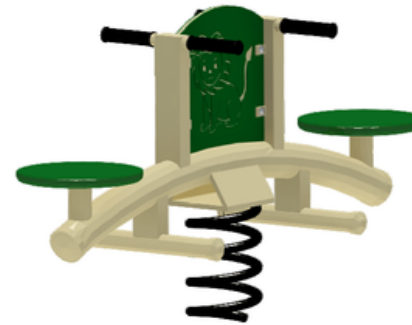

Keep or replace the spring rocker?

Each playground design includes a spring rocker. As part of this project, there is an opportunity to keep it or replace it with an alternative small play item.

SPRING ROCKER